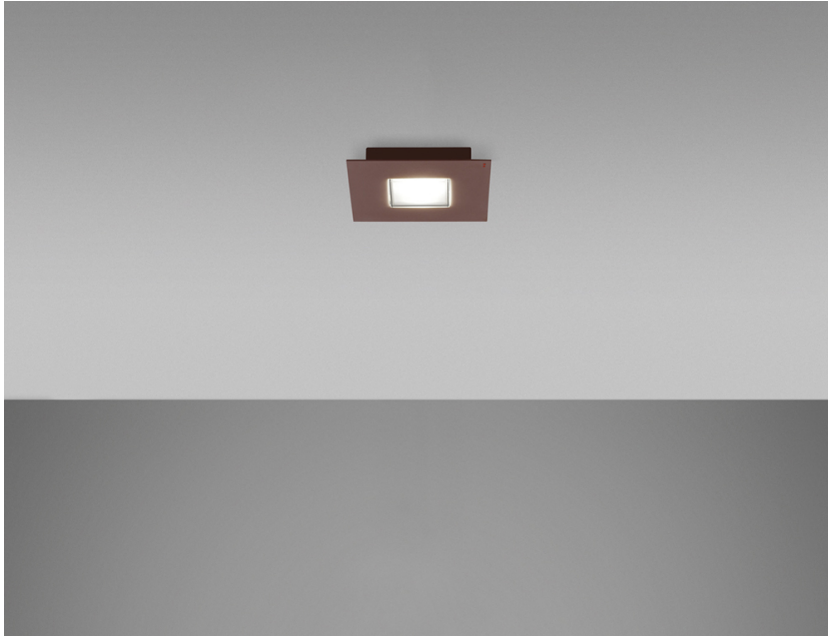

#### Description

Wall/ceiling lamp with grey painted aluminium structure.